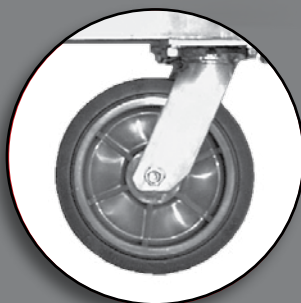

RWM PRESENTS

TITAN

BULK DELIVERY TRUCK

Our new Titan Bulk Delivery TRUCK saves time, space and money for all route delivery companies. The Titan offers maximum maneuverability, zero turning radius and has a 1200 pound capacity. Heavy duty aluminum welded construction adds superior strength and durability.

- Solid integrated deck
- 1200 pound capacity
- Eliminates picking at delivery site
- Reduces driver fatigue
- Decreases check-in time
- Less product handling
- Increases accuracy for warehouse picking and pricing
- Reduces storage space
- Aluminum is lighter than similar steel trucks and will not rust

TITAN
Zero Turning Radius

TITAN
Folded Upright Position

Superior RWM Casters
with 8" Diameter Non-Marking Wheels

TITAN

	TITAN FEATURES	OPTIONS
Capacity	1200 lbs.	6" Casters
Size	61" L x 18" W x 63" H	One Removeable Handle
Deck Size	55.5" L x 18" W	Nylon Cover
Handles	Folds Down for Easy Storage	Rigid Brake
Casters	Superior RWM Casters w/8" Diameter Non-marking Wheels	Powder Coated Handles in Black, Blue, Green or Red
Shipping Weight	92 lbs.	